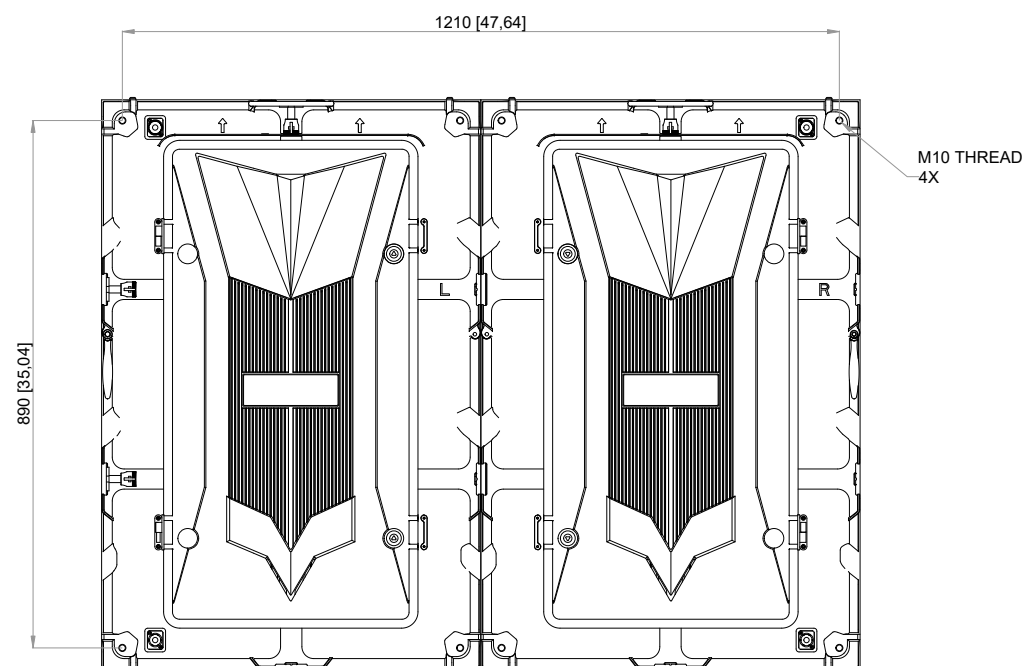

Top View

Front View

Right View

Back View

DRAWING NUMBER:		NAME:		
		O SERIES 1280 x 960		
REV	DATE	DESCRIPTION		
A	2/23/2023	DRAWN		
				
				SCALE: 1 TO 1
				UNITS: MM [INCHES]
				DRAWN BY: KEVIN RAY

Firefly LED