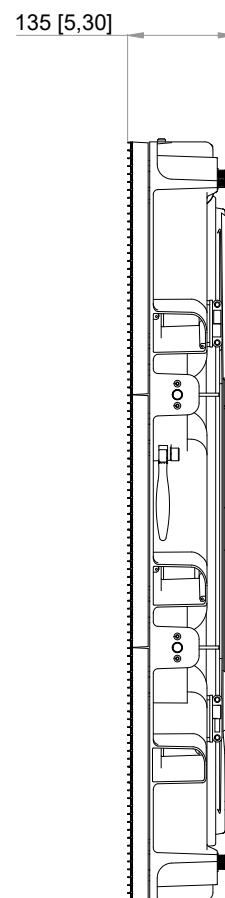

Top View

Front View

Right View

Back View

DRAWING NUMBER:		NAME: O SERIES 640 x 960		
REV	DATE	DESCRIPTION		
A	2/23/2023	DRAWN		
		SCALE: 1 TO 1		
		UNITS: MM [INCHES]		
		DRAWN BY: KEVIN RAY		