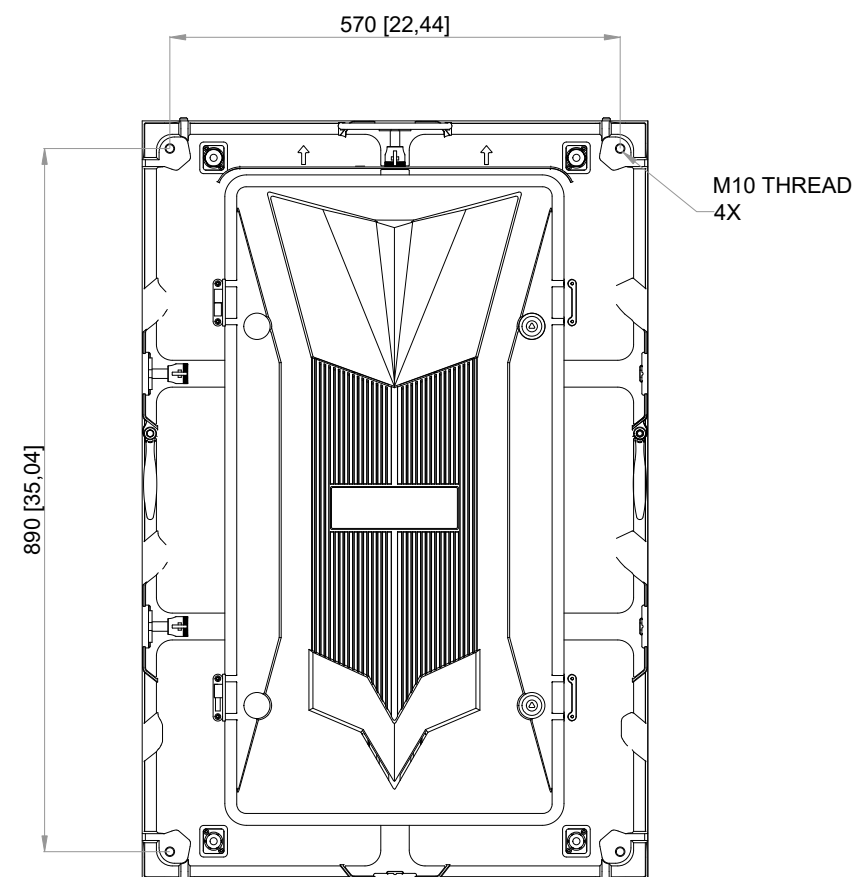

Top View

Front View

Right View

Back View

DRAWING NUMBER:		NAME: O SERIES 640 x 960		
REV	DATE	DESCRIPTION		
A	2/23/2023	DRAWN		
		SCALE: 1 TO 1		
		UNITS: MM [INCHES]		
		DRAWN BY: KEVIN RAY		