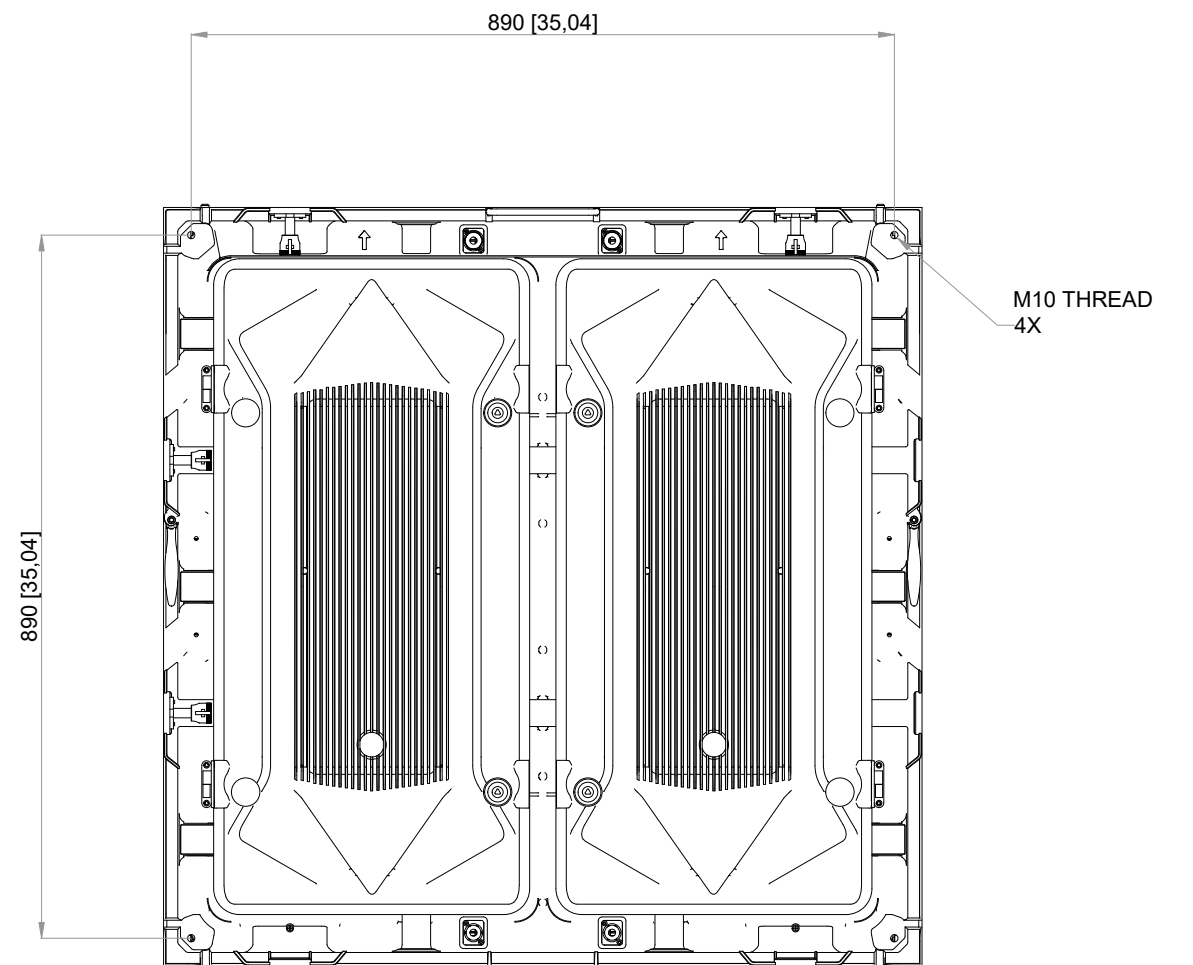

Top View

Front View

Right View

Back View

DRAWING NUMBER:		NAME: O SERIES 960 x 960		
REV	DATE	DESCRIPTION		
A	2/23/2023	DRAWN		SCALE: 1 TO 1
				UNITS: MM [INCHES]
				DRAWN BY: KEVIN RAY