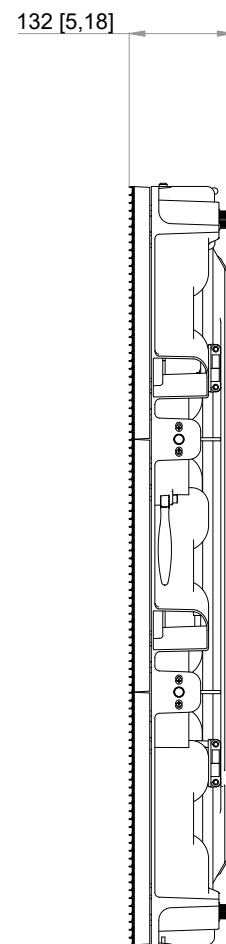

Top View

Front View

Right View

Back View

DRAWING NUMBER:		NAME: O SERIES 960 x 960		
REV	DATE	DESCRIPTION		
A	2/23/2023	DRAWN		SCALE: 1 TO 1
				UNITS: MM [INCHES]
				DRAWN BY: KEVIN RAY