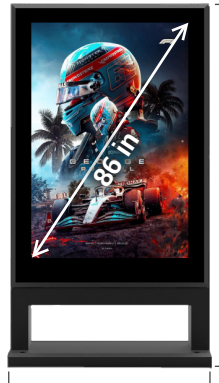

IP65

Multiple Sizes

We offer the Lightning Series in 3 different sizes - 65", 75", and 86" to cater to different scenarios and environments.

4.69 ft.

3.71 ft.

3.71 ft.

Sleek, Strong and Durable Design

The Lightning Series is built to be durable so you have peace of mind knowing that it can handle virtually any weather conditions. With a patented armor coating technology and additional access door, this gives the product much more protection against the elements.

Ultra Wide Viewing with High Brightness & Contrast

The Lightning Series has a 170 degree viewing angle meaning your content will achieve the most impactful views with no change in the display at any angle. Plus, it features the first outdoor flip chip display ever for optimal heat dissipation and providing up to 4000 nits of brightness. An astonishing 10,000:1 contrast ratio and over a billion colors presented with exceptional accuracy and dynamic range.

Specification			
Screen Size	65"	75"	86"
Pixel Pitch	1.5 / 1.8 / 2.5 mm	1.5 / 1.8 / 2.5 mm	1.5 / 1.8 / 2.5 mm
Panel Dimension (W×H×D)	3.71x6.73x0.82 ft	3.71x7.84x0.82 ft	4.69x9.02x0.82 ft
Panel Resolution (W×H)	576x864 / 576x1080 / 768x1080	480x720 / 480x900 / 640x900	360x540 / 360x675 / 480x675
Panel Weight	410 to 487 lbs.	496 to 595 lbs.	617 to 749 lbs.
Brightness	≤ 4000 nits		
Contrast Ratio	10,000:1		
Viewing Angle	170°		
Refresh Rate	≤ 3840HZ		
Access	Front Access		
Ingress Protection	IP65		
Working Temperature	-4°F - 140°F		
Storage Temperature	-22°F - 158°F		
Working Voltage	AC 100-240V		
Max. Power Consumption	840 watts	1,070 watts	1,848 watts
Avg. Power Consumption	260 watts	325 watts	562 watts
Operation System	Android		