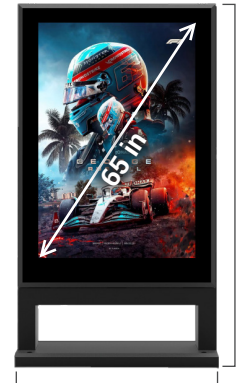

IP65

Multiple Sizes

We offer the Lightning Series in 3 different sizes - 65", 75", and 86" to cater to different scenarios and environments.

4.69 ft.

3.71 ft.

3.71 ft.

Sleek, Strong and Durable Design

The Lightning Series is built to be durable so you have peace of mind knowing that it can handle virtually any weather conditions. With a patented armor coating technology and additional access door, this gives the product much more protection against the elements.

Ultra Wide Viewing with High Brightness & Contrast

The Lightning Series has a 170 degree viewing angle meaning your content will achieve the most impactful views with no change in the display at any angle. Plus, it features the first outdoor flip chip display ever for optimal heat dissipation and providing up to 4000 nits of brightness. An astonishing 10,000:1 contrast ratio and over a billion colors presented with exceptional accuracy and dynamic range.