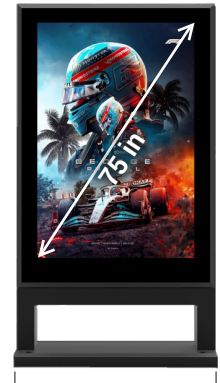

IP65

Multiple Sizes

We offer the Lightning Series in 3 different sizes - 65", 75", and 86" to cater to different scenarios and environments.

4.69 ft.

3.71 ft.

3.71 ft.

Sleek, Strong and Durable Design

The Lightning Series is built to be durable so you have peace of mind knowing that it can handle virtually any weather conditions. With a patented armor coating technology and additional access door, this gives the product much more protection against the elements.

Ultra Wide Viewing with High Brightness & Contrast

The Lightning Series has a 170 degree viewing angle meaning your content will achieve the most impactful views with no change in the display at any angle. Plus, it features the first outdoor flip chip display ever for optimal heat dissipation and providing up to 4000 nits of brightness. An astonishing 10,000:1 contrast ratio and over a billion colors presented with exceptional accuracy and dynamic range.