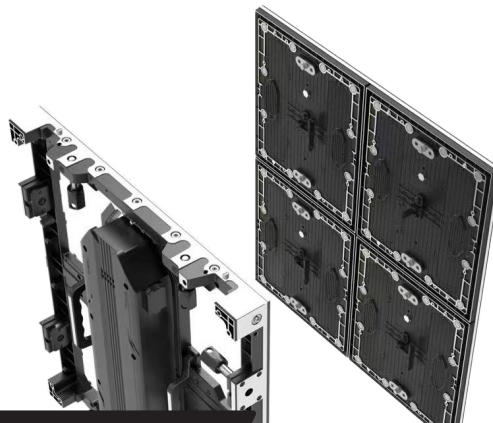

FEATURES

Energy Efficient

Ultra Light

Smart Module

High Gray Scale

Fast Assembly

Front & Rear Access

IP65

Flexible in Shape

High Strength Aluminium Structure

The precision aluminum diecast frame ensures perfect uniformity and protection, but still very lightweight for a LED video panel at only 21 pounds.

High IP Rating

Each individual LED Module is hermetically sealed providing maximum protection against dust, water, and other environmental concerns. The LED module itself, as well as the entire panel, has an IP65 ingress protection rating.

Specification				
Pixel Pitch	1.2 mm	1.5 mm	1.8 mm	2.5 mm
Panel Dimension (W×H)	1.57 x 1.77 ft. / 480 x 540 mm			
Panel Resolution (W×H)	384×432 px	320×360 px	256×288 px	192×216 px
Panel Weight	21 lbs / 9.5 kg			
Panel Material	Aluminum			
Brightness	4000 nits			
Color Temperature	8000K ± 500K			
Contrast Ratio	4000 :1			
Refresh Rate	1920 - 3840 Hz			
Gray Scale	14 bit			
Viewing Angle	H 160° / V 160°			
Access	Front & Rear Access			
Ingress Protection	Front & Rear IP65			
LED Lifespan	100,000 h			
Working Temperature	-4°F~122°F			
Storage Temperature	-22°F~140°F			
Max. Power Consumption	185 watts			
Avg. Power Consumption	62 watts			